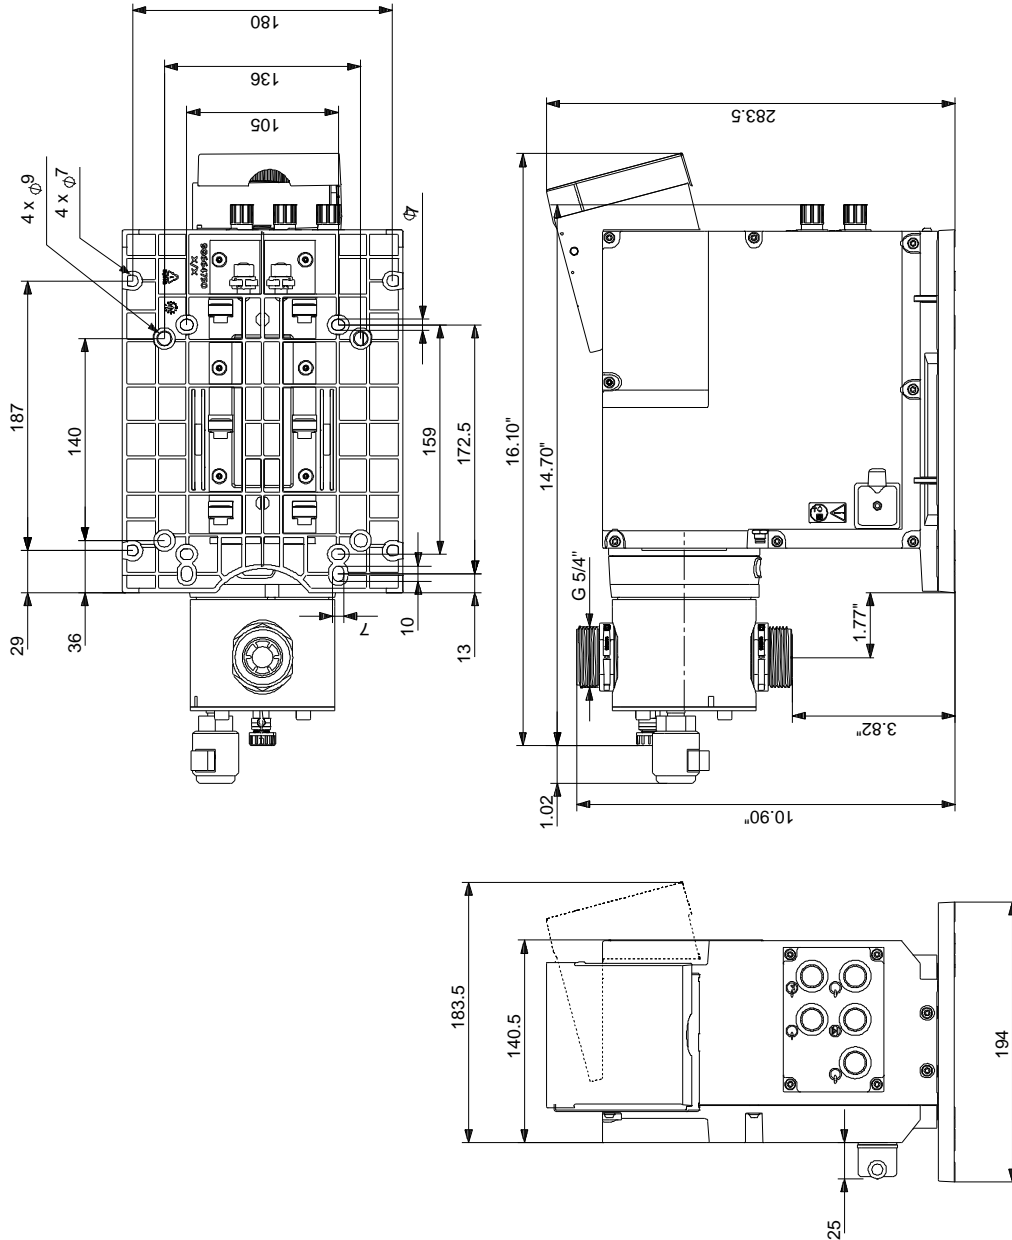

Company name:
Created by:
Phone:

Date: 7/30/2019

On request DDA 120-7 60 Hz

On request DDA 120-7 60 Hz

Note! All units are in [in] unless otherwise stated.
Disclaimer: This simplified dimensional drawing does not show all details.