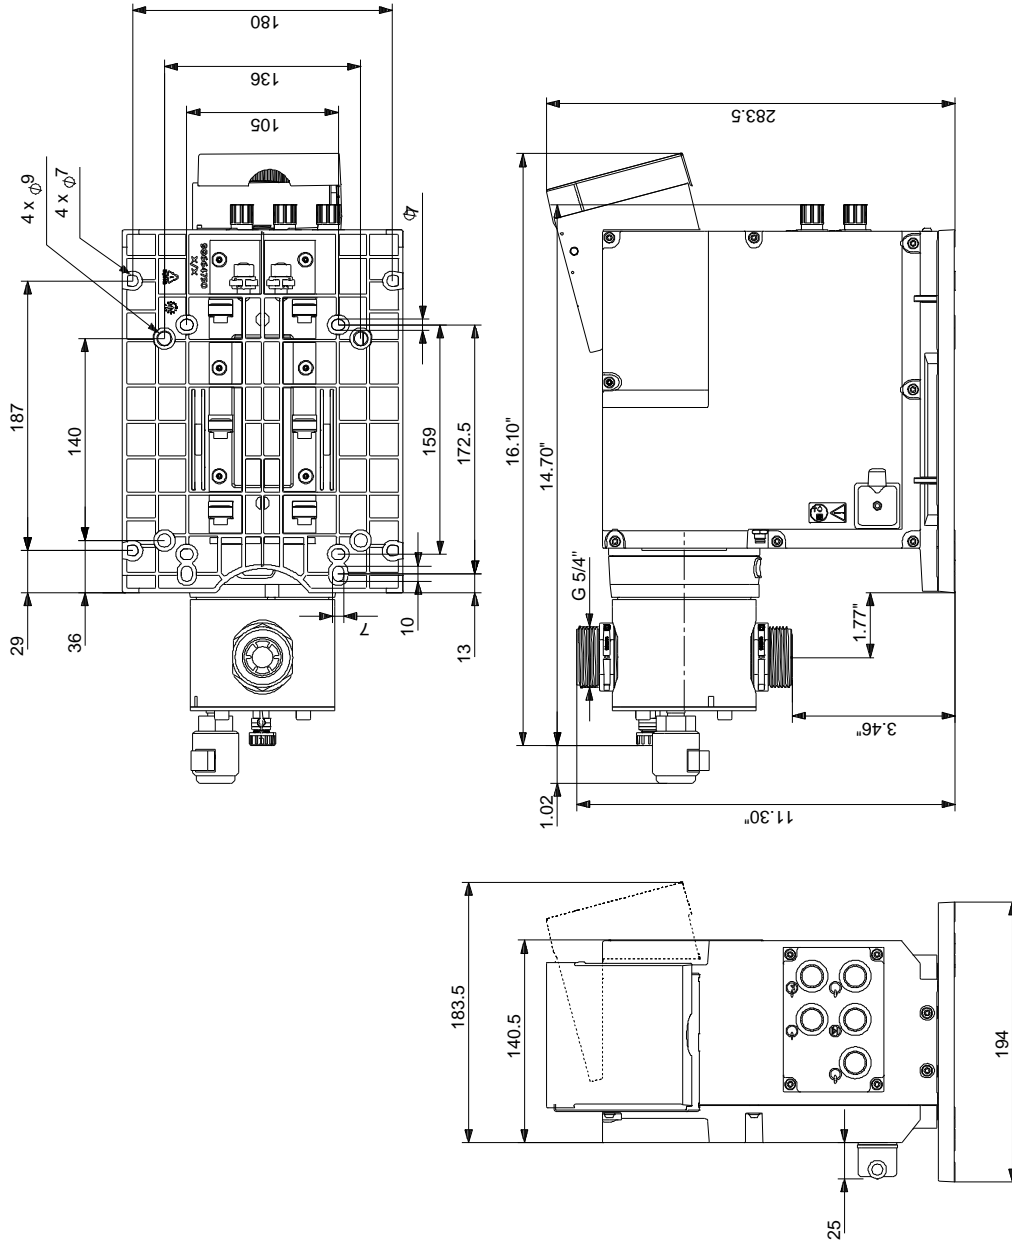

Company name:
Created by:
Phone:

Date: 7/30/2019

On request DDA 200-4 60 Hz

On request DDA 200-4 60 Hz

Note! All units are in [in] unless otherwise stated.
Disclaimer: This simplified dimensional drawing does not show all details.