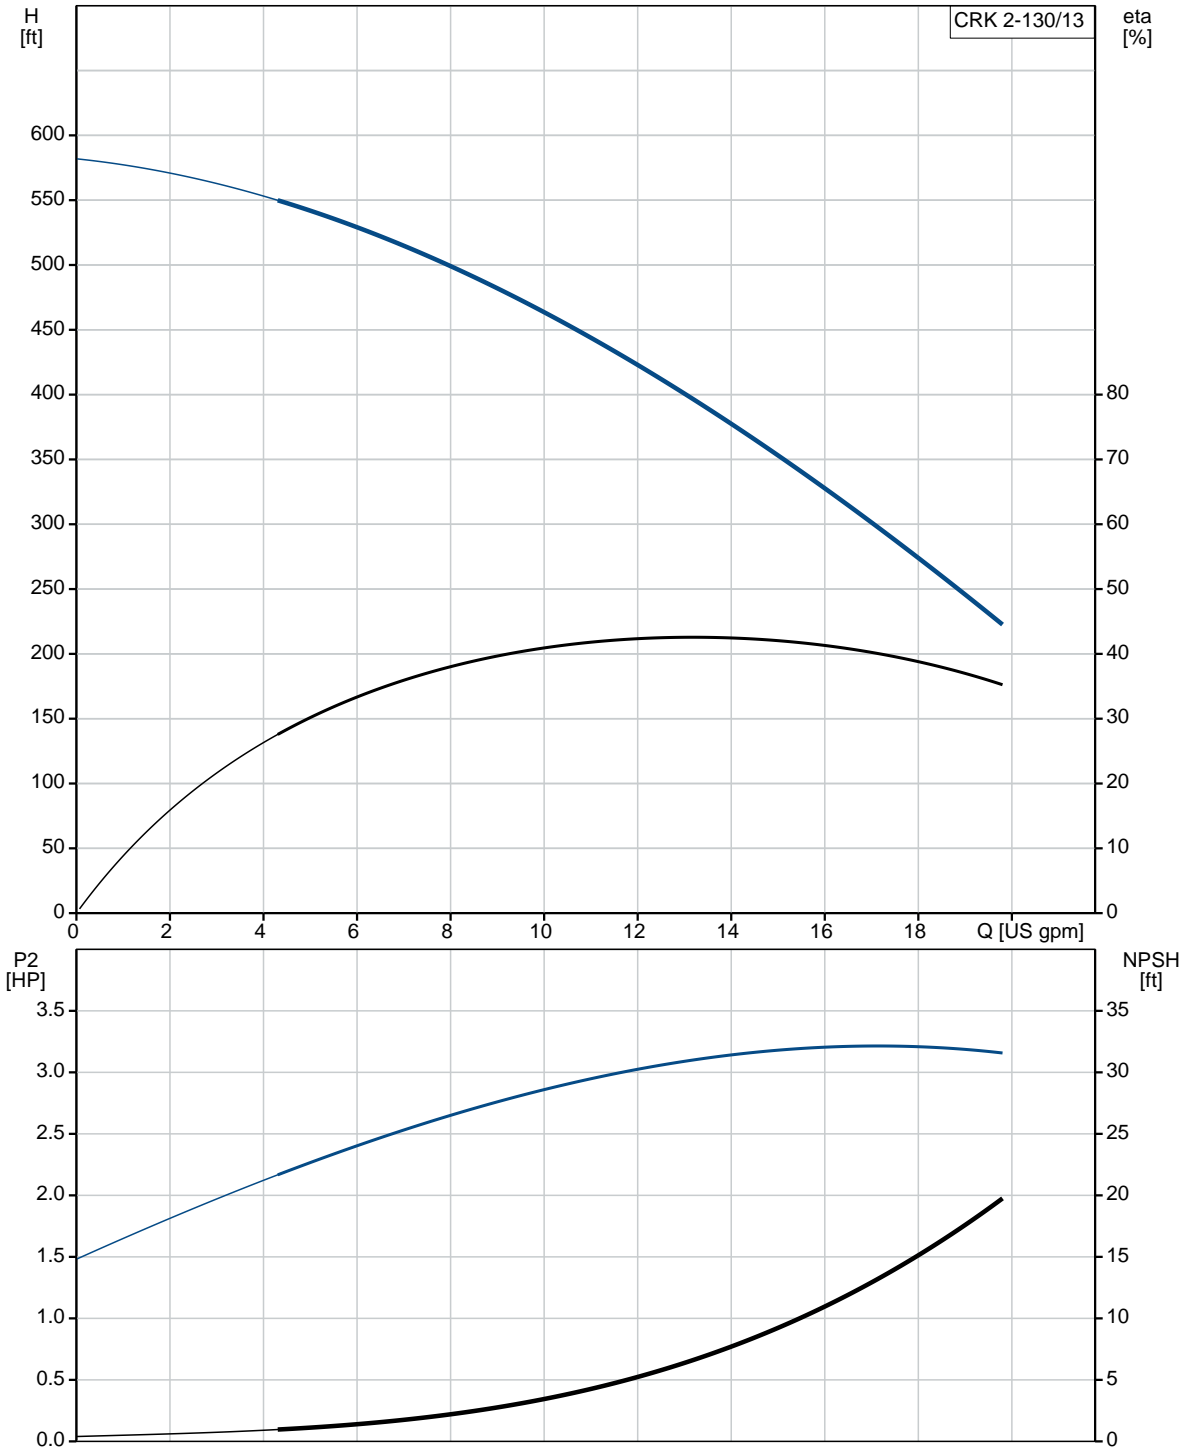

Company name:
Created by:
Phone:

Date: 4/16/2020

On request CRK 2-130/13 A-W-A-AUUV 60 Hz

On request CRK 2-130/13 A-W-A-AUUV 60 Hz

Note! All units are in [in] unless otherwise stated.
Disclaimer: This simplified dimensional drawing does not show all details.