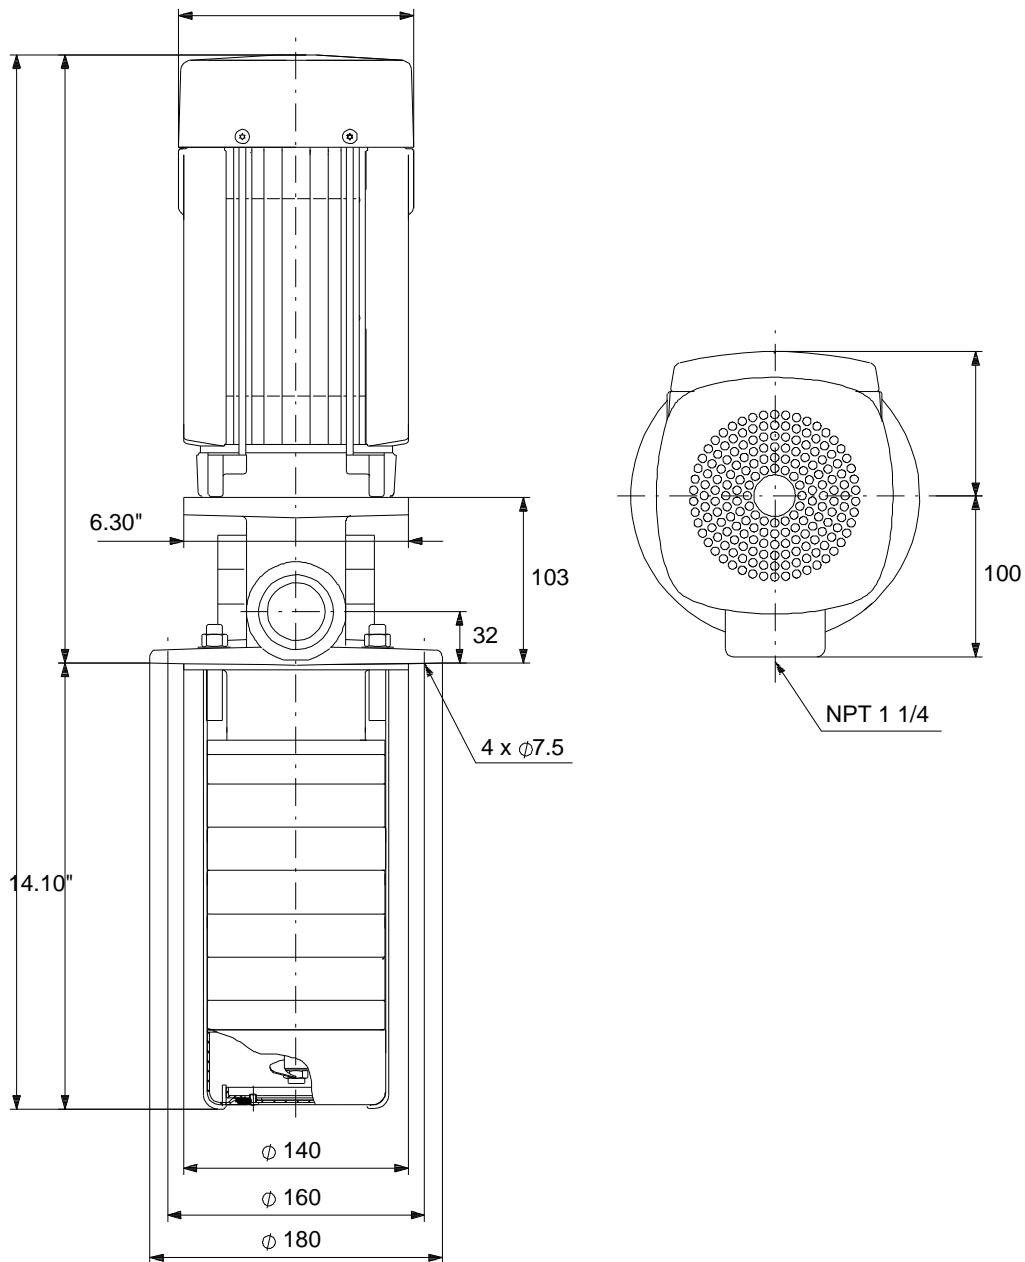

Company name:
Created by:
Phone:

Date: 4/16/2020

On request CRK 2-130/13 A-W-A-AUUV 60 Hz

On request CRK 2-130/13 A-W-A-AUUV 60 Hz

Note! All units are in [in] unless otherwise stated.
Disclaimer: This simplified dimensional drawing does not show all details.