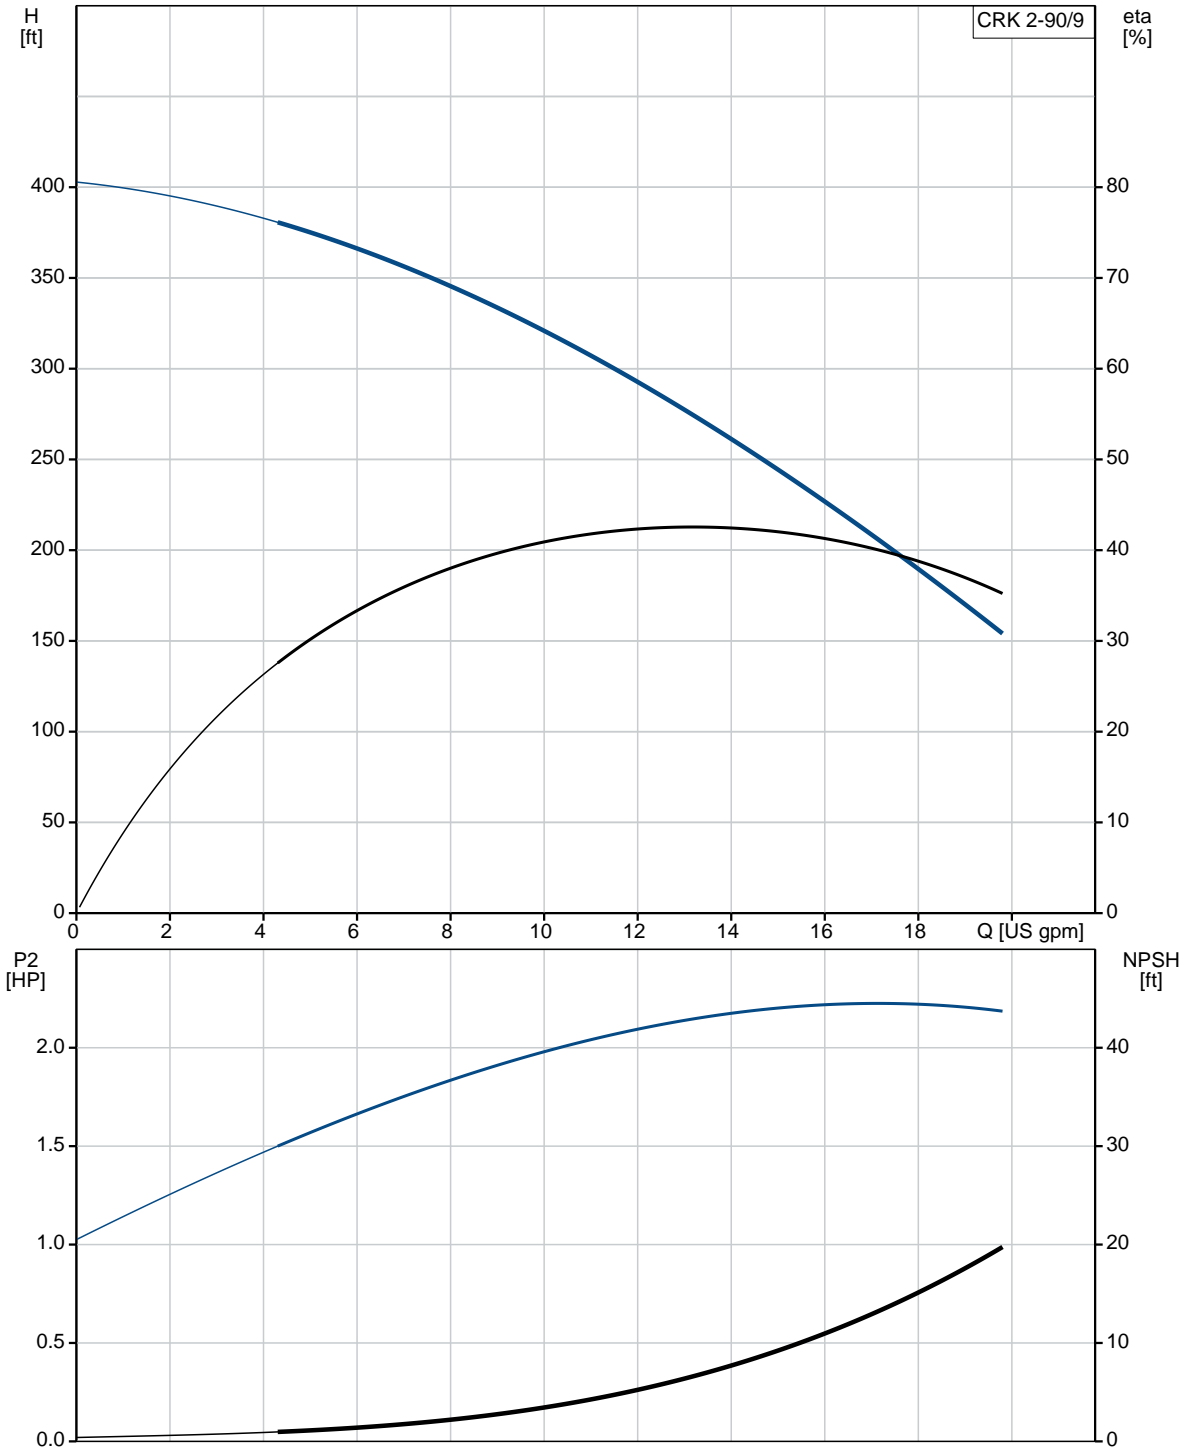

### On request CRK 2-90/9 A-W-A-AUUV 60 Hz

**On request CRK 2-90/9 A-W-A-AUUV 60 Hz**

Note! All units are in [in] unless otherwise stated.  
Disclaimer: This simplified dimensional drawing does not show all details.