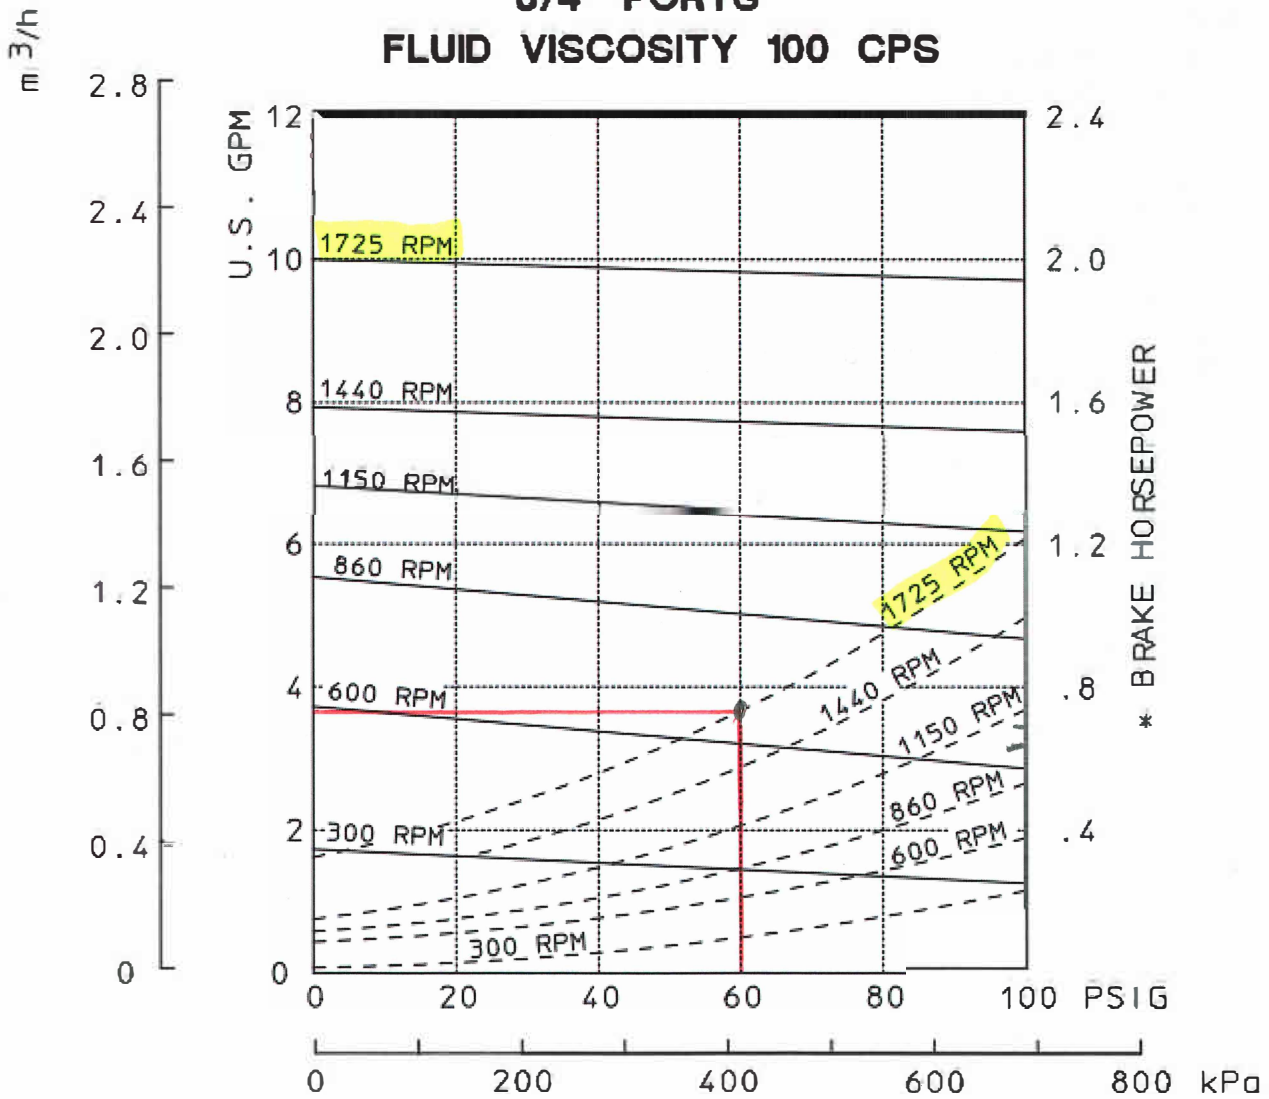

**GA/GC6 GEARCHEM PUMP  
3/4" PORTS  
FLUID VISCOSITY 100 CPS**

*Max 3.75 GPM @ 60 PSI*